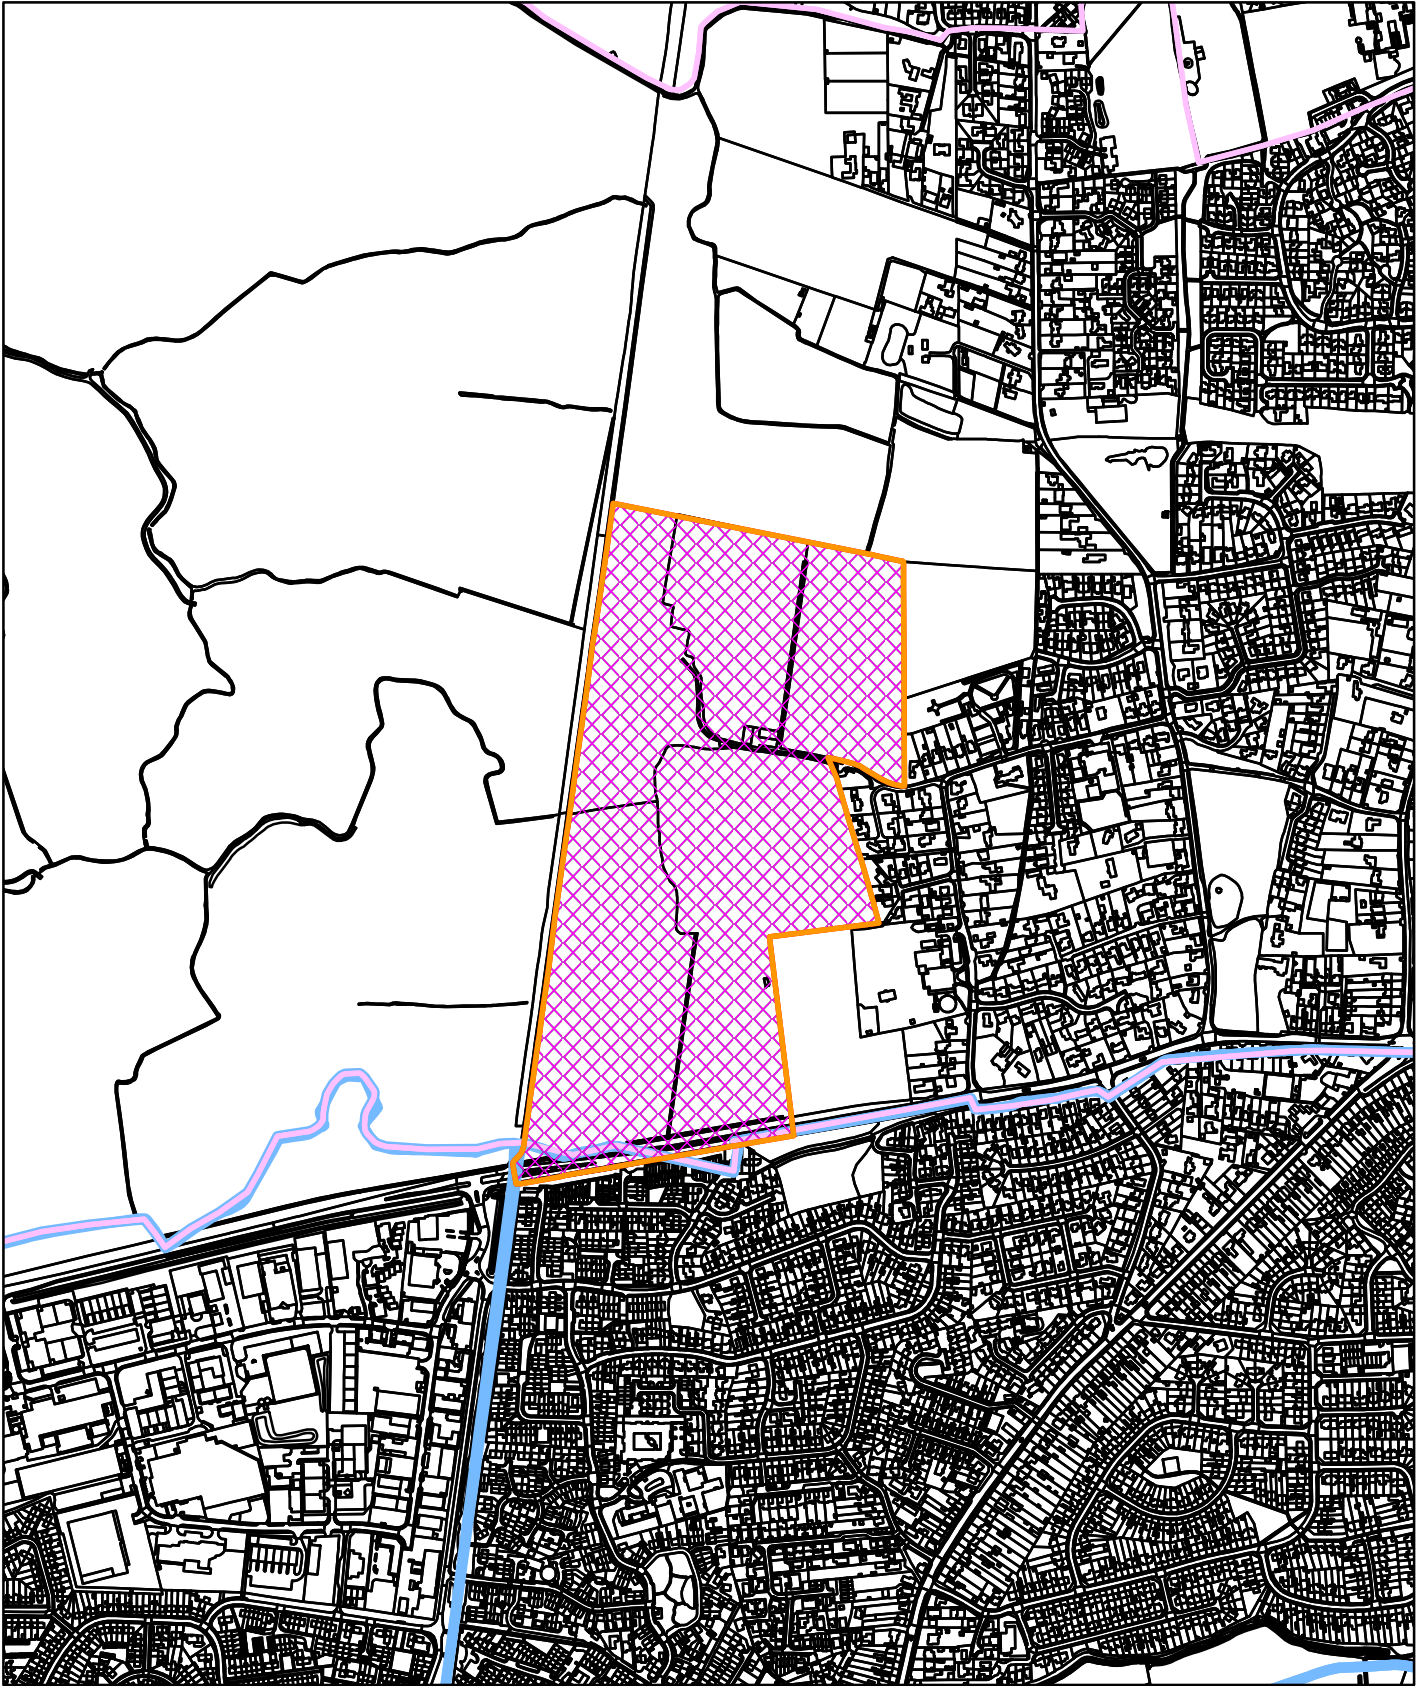

22/01089/F

Land NW of South Wootton School off Edward Benefer Way PE30 3SL

© Crown copyright and database rights 2022
Ordnance Survey 100024314

0 210 420 840
Meters

21/12/2022